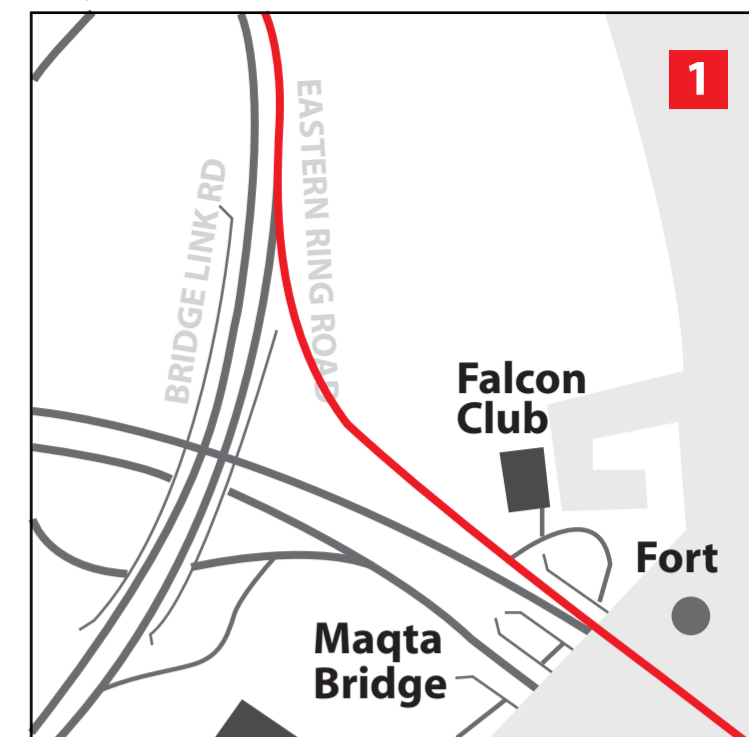

MAQTA BRIDGE EXIT

NOTES
Cross the Maqta Bridge in the right hand lane. Take the right exit after the bridge and follow the the Eastern Ring Road signs.

AL SAADA STREET (19th) JUNCTION

NOTES
On the Eastern Ring Road, follow the signs for Al Saada Street. Exit on the sliproad before the flyover and turn left under the bridge, onto Al Saada. Turn right at 4th Street. The entrance to CERT is 100m on the right.

NOTES
ESA has two locations in CERT Technology Park - One office is located within the CERT Group of Companies Building, and the other office can be found behind the CERT Intelligence building (next to NYIT college).