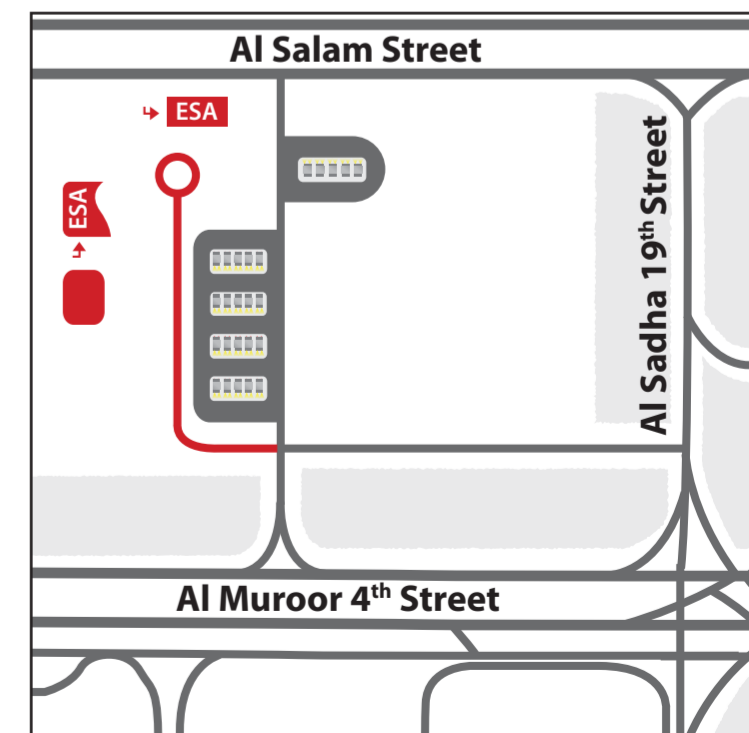

MAQTA BRIDGE EXIT

NOTES
Cross the Maqta Bridge in the right hand lane. Take the right exit after the bridge and follow the the Eastern Ring Road signs.

AL SAADA STREET (19th) JUNCTION

NOTES
On the Eastern Ring Road, follow the signs for Al Saada Street. Exit on the sliproad before the flyover and turn left under the bridge, onto Al Saada. Turn right at 4th Street. The entrance to CERT is 100m on the right.

NOTES
ESA has two locations in CERT Technology Park - One office is located within the CERT Group of Companies Building, and the other office can be found behind the CERT Intelligence building (next to NYIT college).