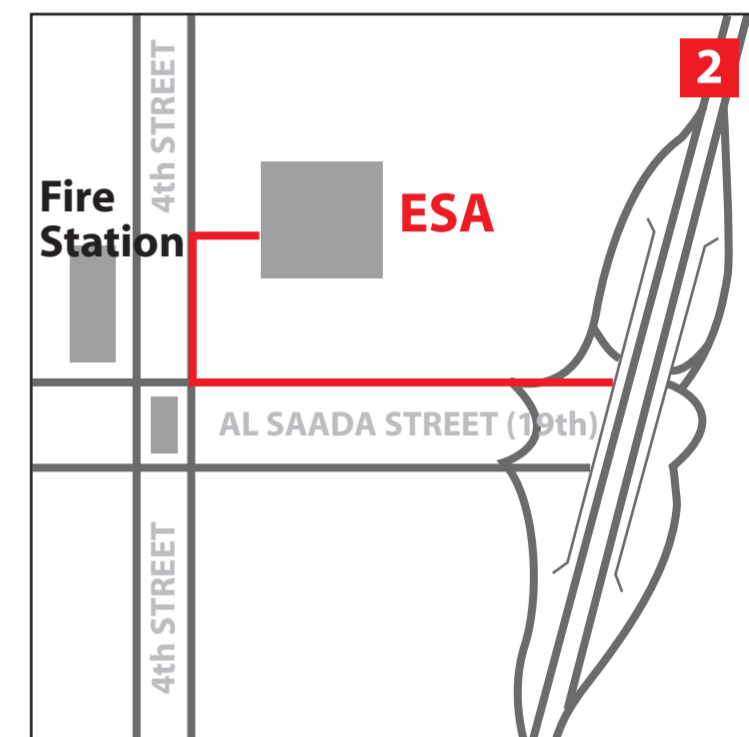

MAQTA BRIDGE EXIT

NOTES
Cross the Maqta Bridge in the right hand lane. Take the right exit after the bridge and follow the the Eastern Ring Road signs.

AL SAADA STREET (19th) JUNCTION

NOTES
On the Eastern Ring Road, follow the signs for Al Saada Street. Exit on the sliproad before the flyover and turn left under the bridge, onto Al Saada. Turn right at 4th Street. The entrance to CERT is 100m on the right.

NOTES
ESA has two locations in CERT Technology Park - One office is located within the CERT Group of Companies Building, and the other office can be found behind the CERT Intelligence building (next to NYIT college).